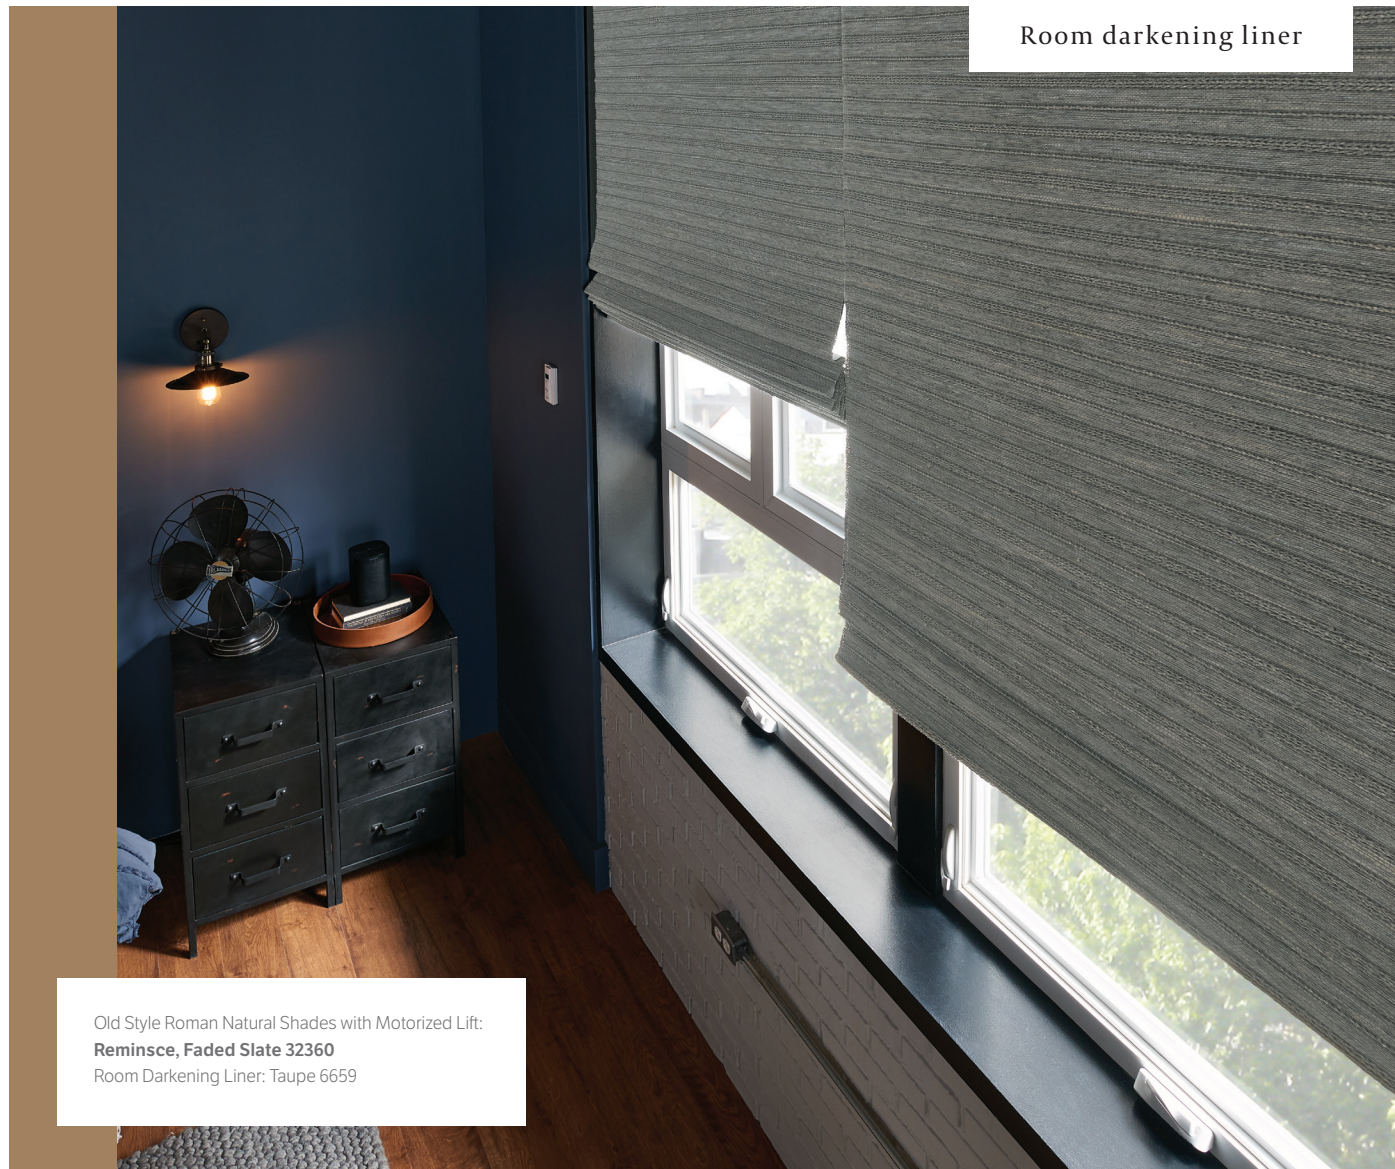

Unsurpassed Light Control

VERSATILE & COHESIVE

The weave of a natural shade is determined by its material; some are pulled very close together, while others leave gaps. The color of the fabric may also impact incoming light. Add a privacy or room darkening liner in a neutral tone for improved light control, as well as a white, uniform appearance from the street.

Room darkening liner

Old Style Roman Natural Shades with Motorized Lift:
Reminsce, Faded Slate 32360
Room Darkening Liner: Taupe 6659