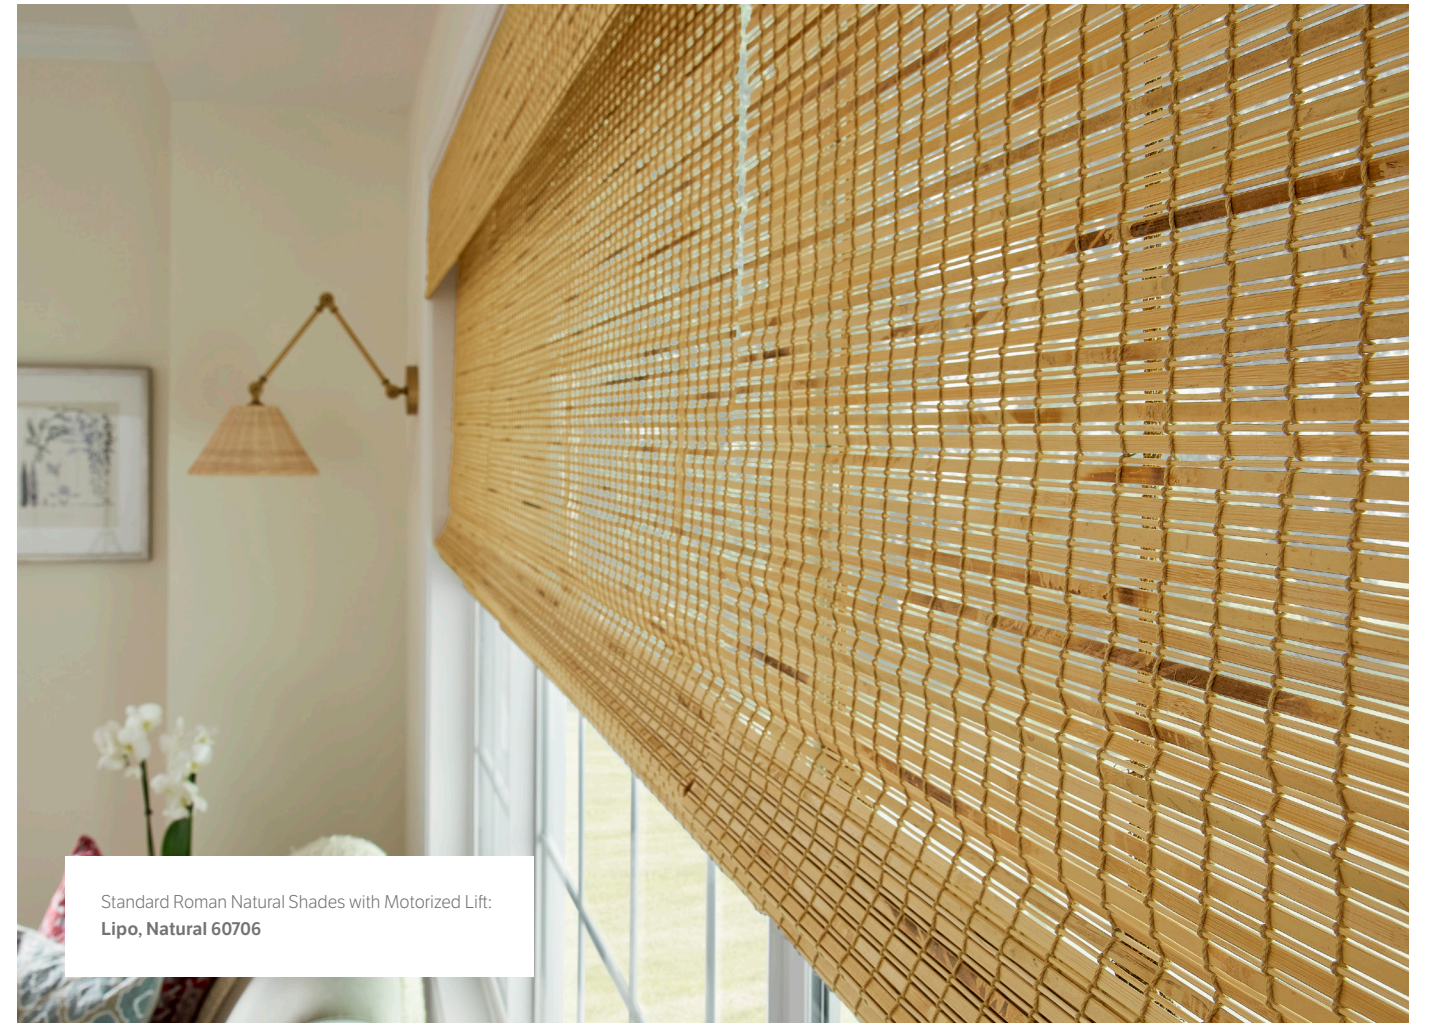

Earthy, Sustainable Materials

CLEAN, GREEN NATURAL STYLE

Made from renewable resources like reeds, grasses, jute, and bamboo, Graber Tradewinds® Natural Shades are beautifully handwoven for casual luxury and elevated style. What's more, all materials are hand-selected for their perfect imperfections, resulting in high-quality, one-of-a-kind natural shades.

Standard Roman Natural Shades with Motorized Lift:
Lipo, Natural 60706