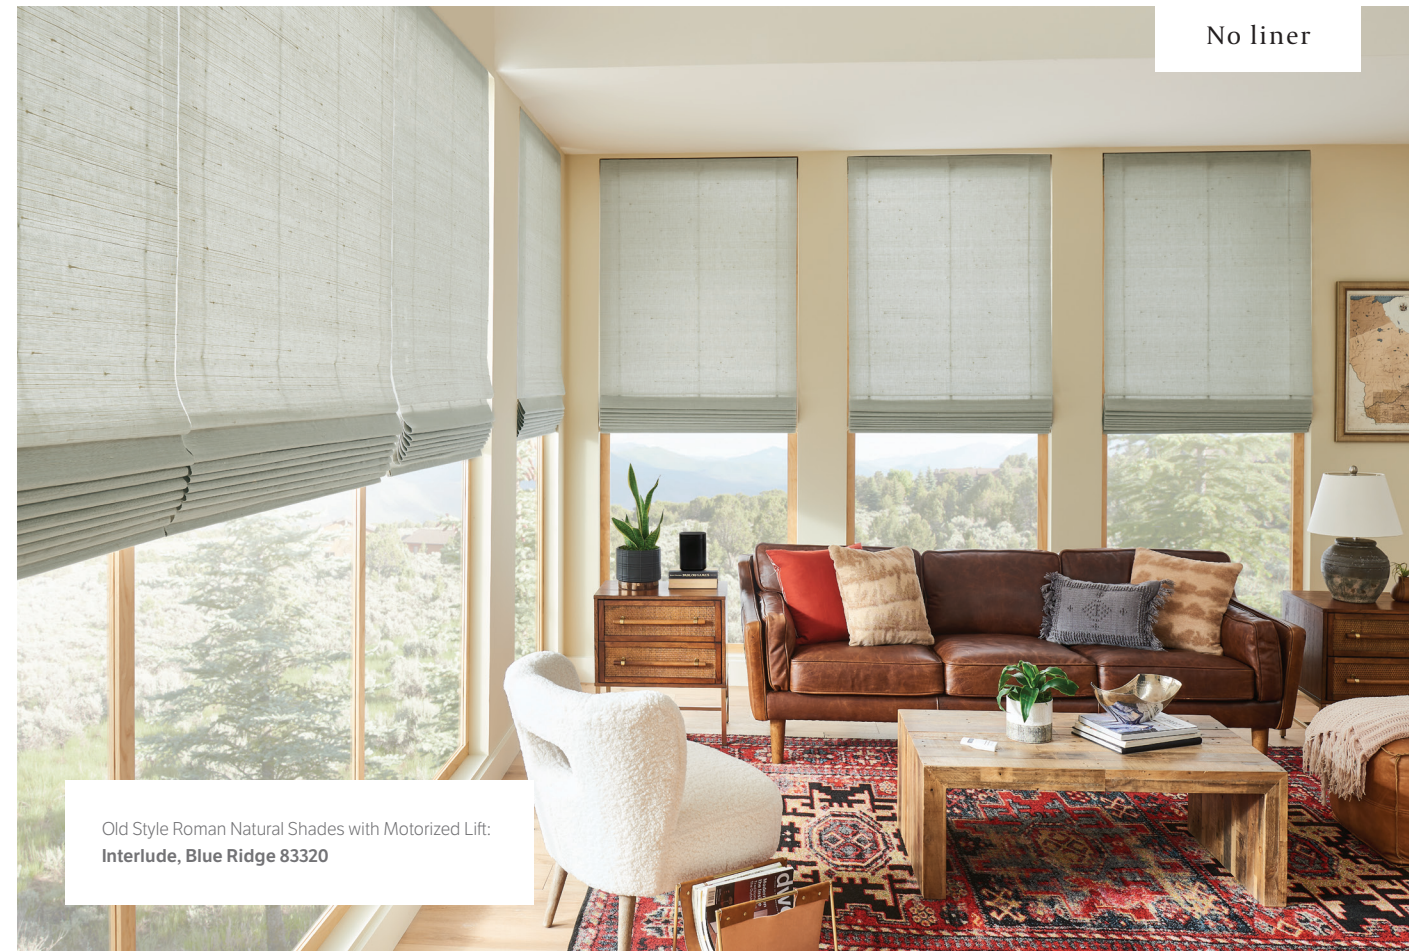

Room darkening liner

No liner

Old Style Roman Natural Shades with Motorized Lift:
Interlude, Blue Ridge 83320