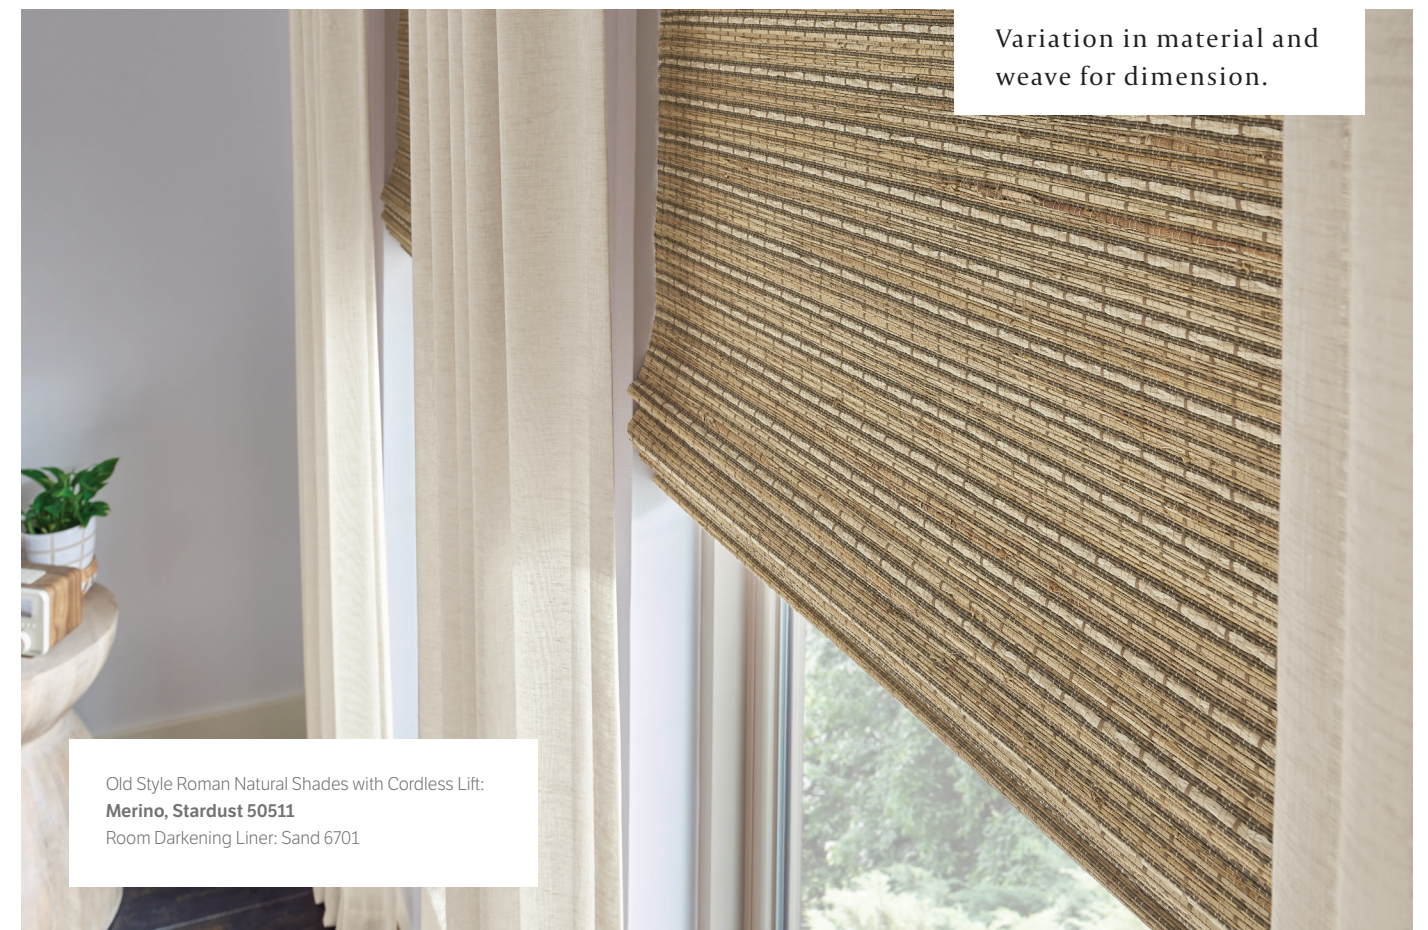

Old Style Roman Natural Shades with Motorized Lift:
Denver, Foggy Blue Ridge 55752
Room Darkening Liner: Taupe 6659

Variation in material and weave for dimension.

Old Style Roman Natural Shades with Cordless Lift:
Merino, Stardust 50511
Room Darkening Liner: Sand 6701