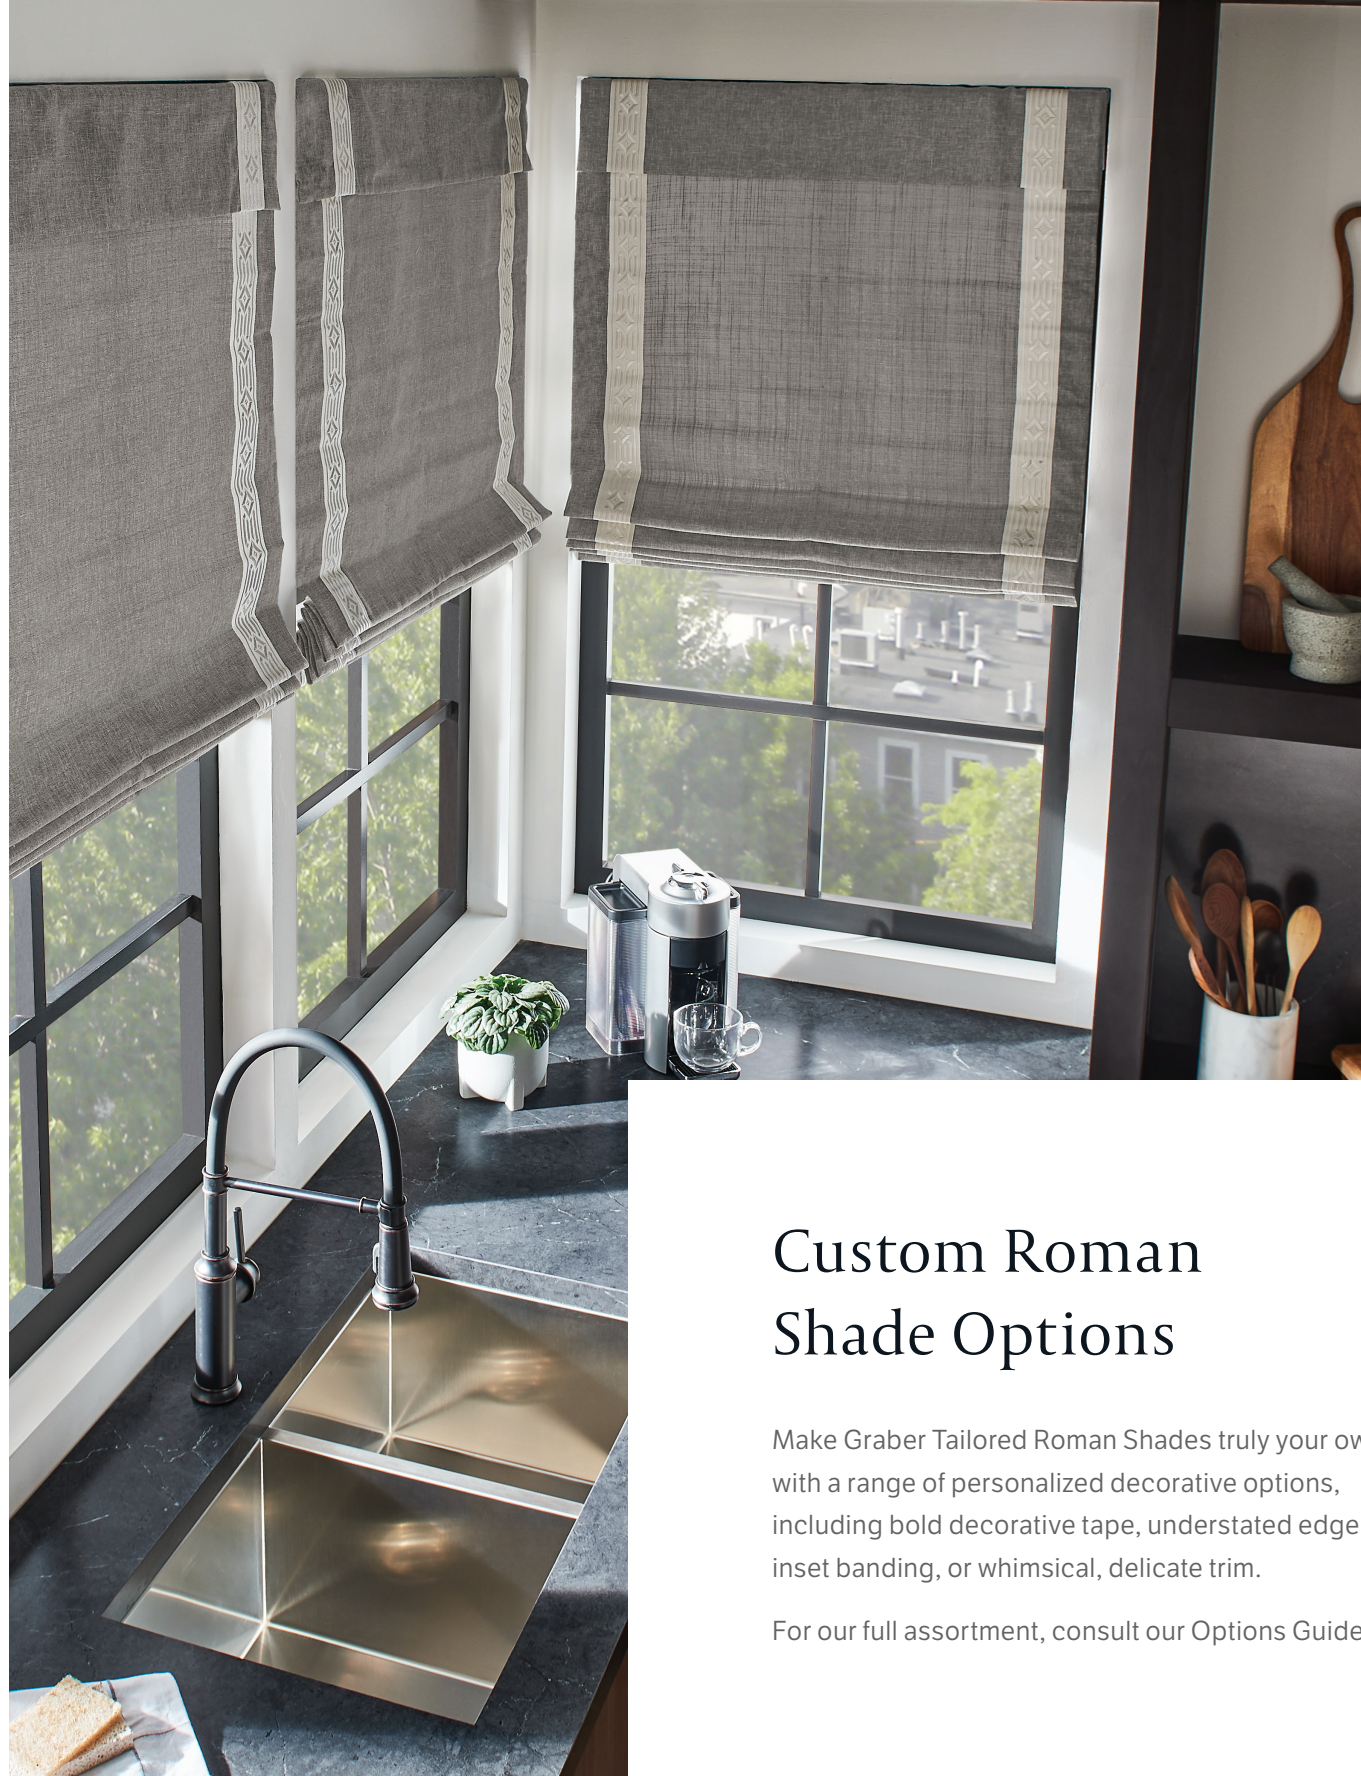

Custom Roman Shade Options

Make Graber Tailored Roman Shades truly your own with a range of personalized decorative options, including bold decorative tape, understated edge or inset banding, or whimsical, delicate trim.

For our full assortment, consult our Options Guide.