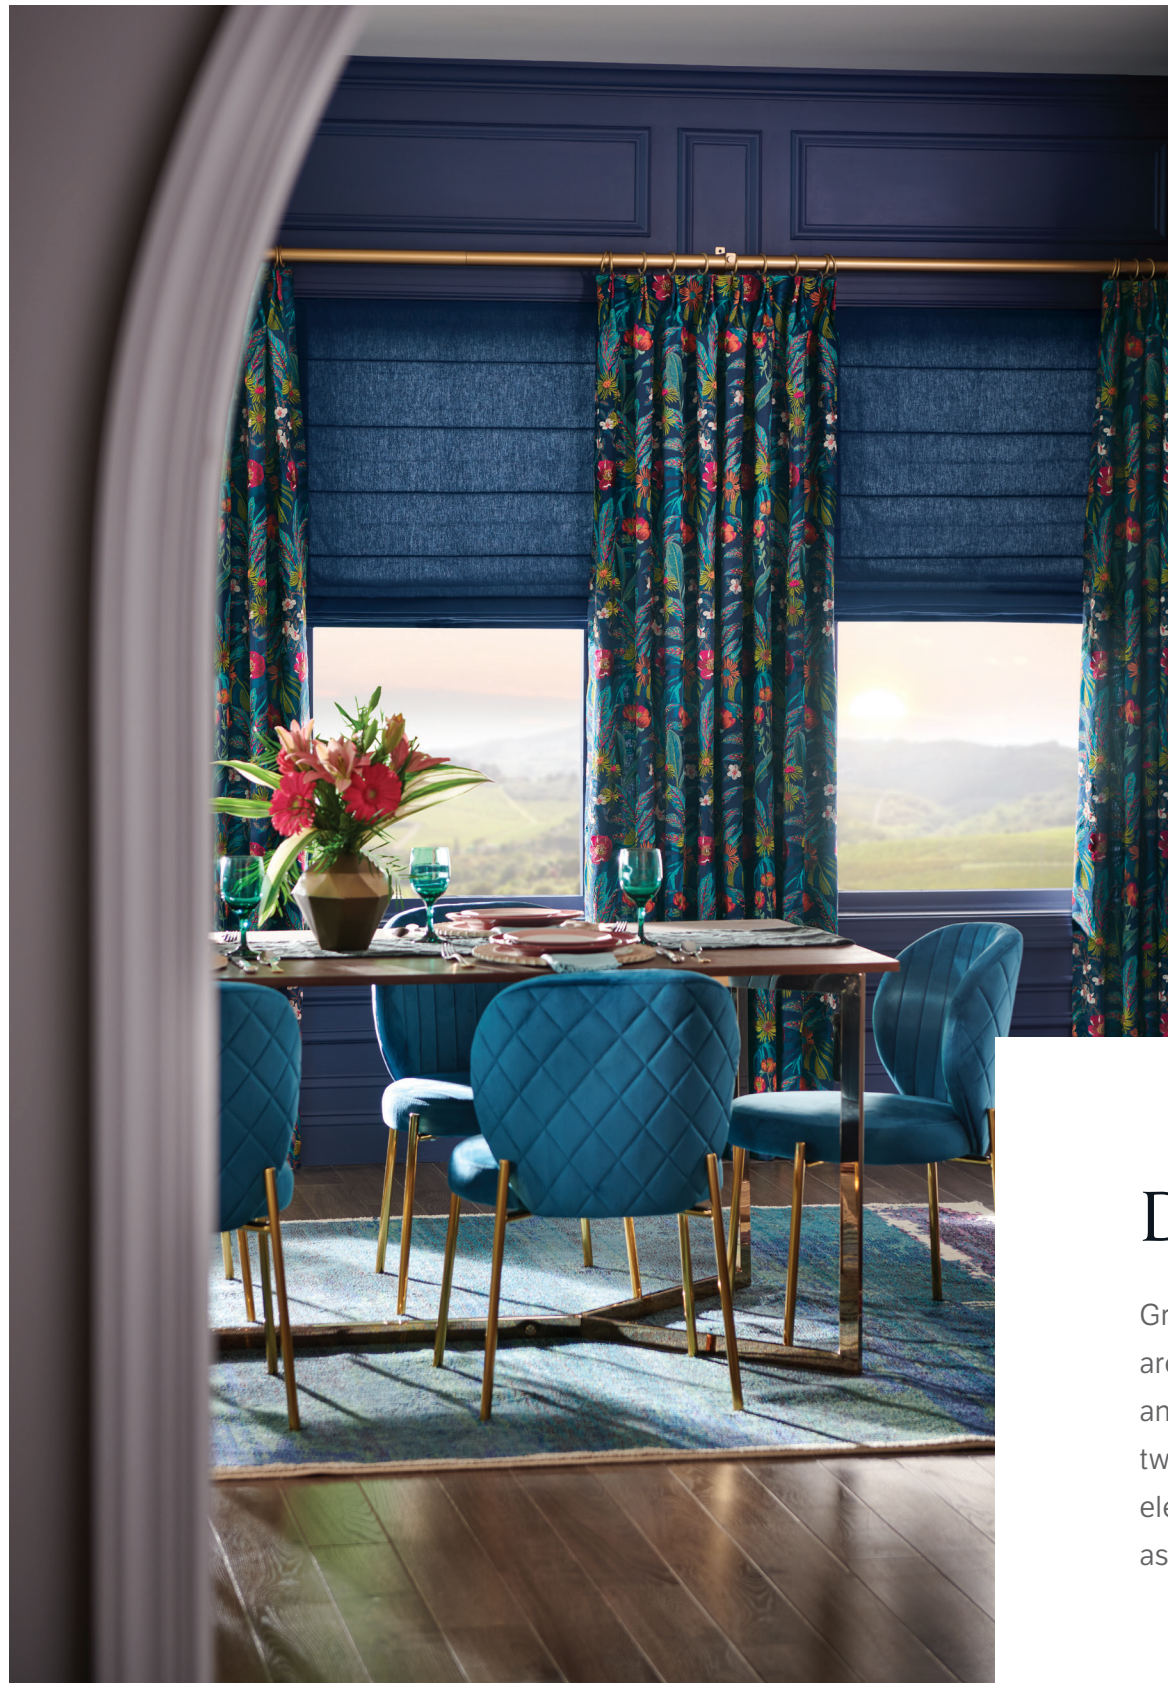

Dramatic Layers

Graber Tailored Roman Shades or Drapery are stunning enough on their own to anchor any room. But combining the two (or adding top treatments) offers an elegant way to enhance the light control—as well as add romance and dimension.

Left—Classic Flat Roman Shades with Cordless Lift: Callahan, Poseidon 5163; 2-Finger Inverted Pleat Drapery: Thrive, Sapphire Night 8170

Center—Seamless Roman Shades with Cordless Lift: Focus, Glacier Bay 8542; Soft Fold Valance: Callahan, Nebula 5161

Right—Classic Flat Roman Shades with Cordless Lift: Stanton, Quarry 2545 (available online only and in limited quantities); Box Pleat, Board-Mounted Drapery: Frond Mist, Concrete 8611